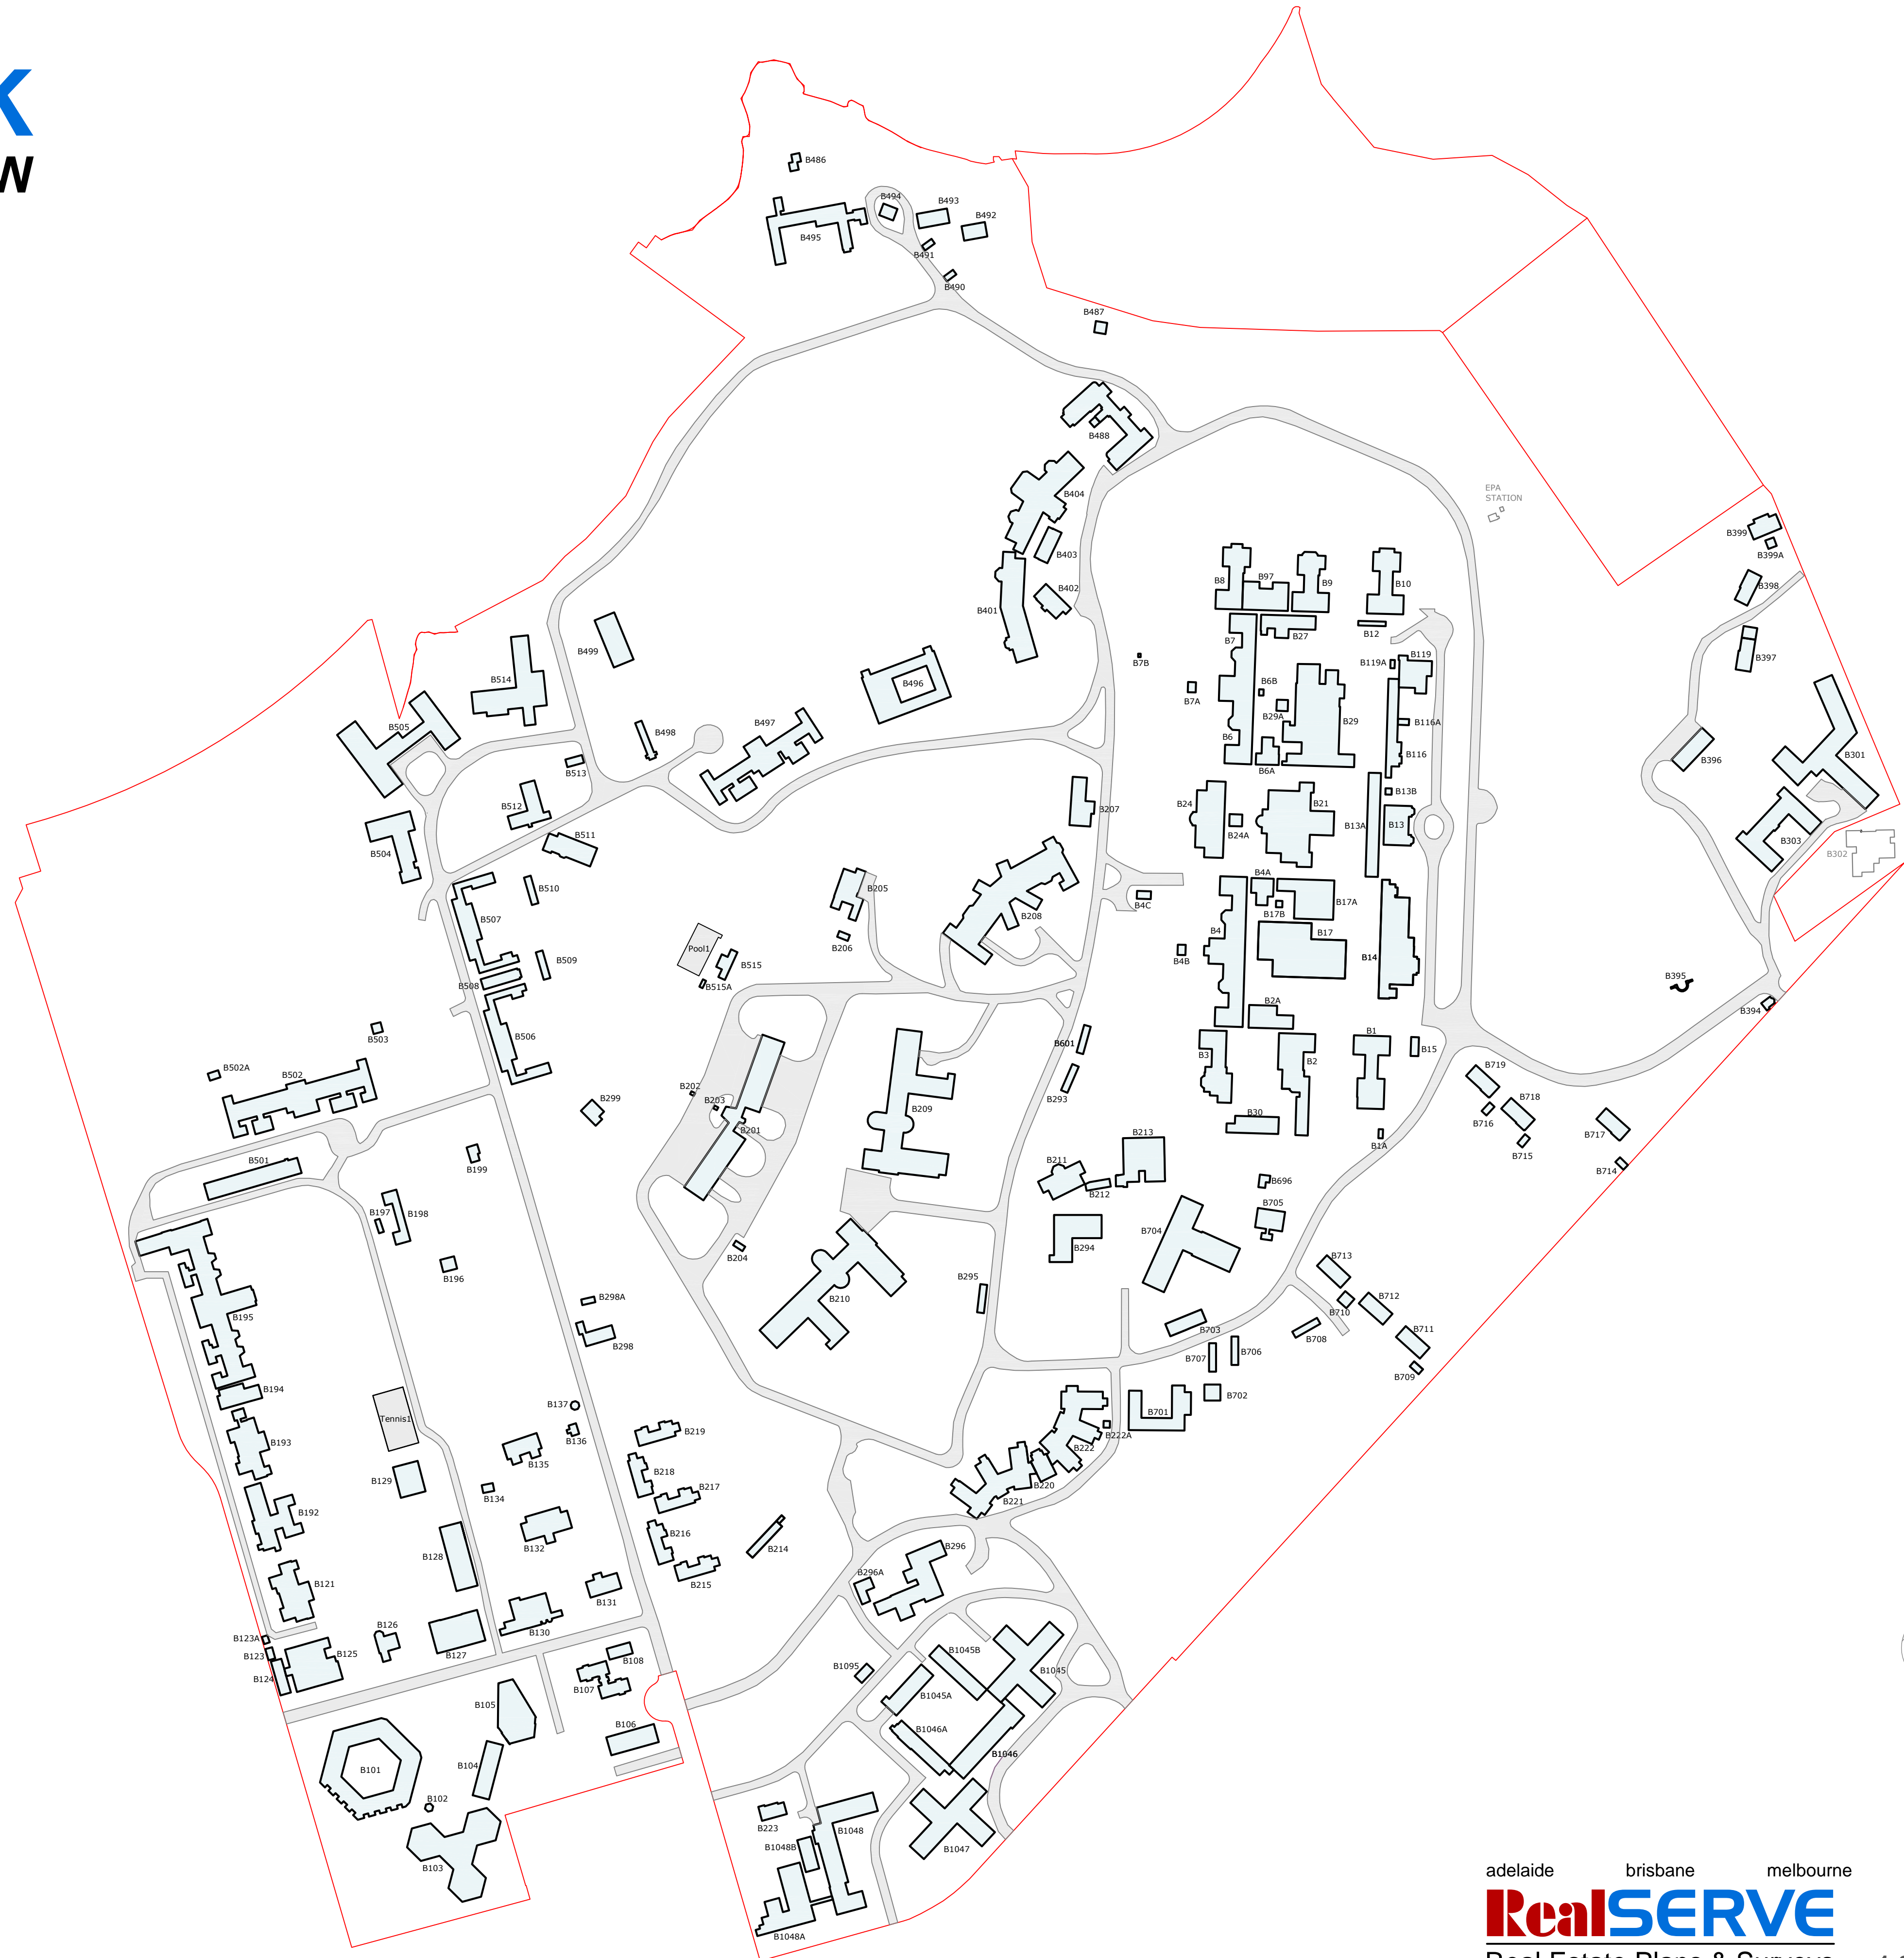

CALLAN PARK

ROZELLE NSW

Ground Level
October 2007
Scale - 1:2000 @ A1, 1: 4000 @ A3
Version - 3